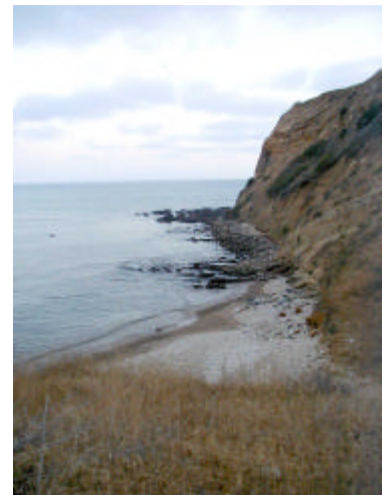

MEET: 10:00 a.m. Tuesday, July 4, 2000 in the parking lot of **Del Cerro Park** in Rancho Palos Verdes (you may park on the street in front if the lot is full). We'll leave promptly at 10:15. To get there, take the 405 Freeway south to Crenshaw Blvd. Exit and continue south, up into the Palos Verdes area. **Del Cerro Park** is located on Crenshaw Blvd. just before the end of the road. *Please contact the leader before the end of the day on Friday June 30th so we know how many to expect.*

If you have any questions, please call the Trip Leader.

Hiking Club Members: Please make a copy of this flyer and post on your local bulletin board. Thanks!